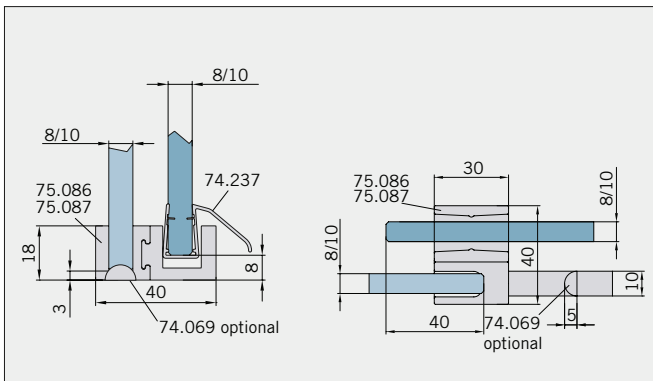

Typ(e) 300(ü)

Max. Türbreite bei Türhöhe 2500 mm | Max. door width with door height 2500 mm:
1000 mm (8 mm) / 800 mm (10 mm)
Überhöhen auf Anfrage | Oversize height on request

Art.-Nr. | Art. No.	Bezeichnung	Description
74.237 1 (St. | pce)	Wasserabweiser für 8-10 mm Glas, 2000 mm lang	Water disperser for 8-10 mm glass, 2000 mm long
74.240 2 (St. | pce)	Glasschutz, PVC weich, für 8 mm Glas, 2000 mm lang	Glass protection, PVC soft, for 8 mm glass, 2000 mm long
74.241 2 (St. | pce)	Glasschutz, PVC weich, für 10 mm Glas, 2000 mm lang	Glass protection, PVC soft, for 10 mm glass, 2000 mm long
74.138 1 (St. | pce)	Wandanschlussprofil für 8-10 mm Glas, 2000 mm lang	Wall conection profile for 8-10 mm glass, 2000 mm long
75.025 1 (St. | pce)	Schiebetürgriffeleiste, selbstklebend, inkl. Montageschablone	Sliding door handle bar, self-adhesive, incl. mounting instruction
75.086 (75.087) 1 (St. | pce)	Flügelführungsstück, teilbar, für Schiebetürflügel DIN-R (DIN-L), für 8-10 mm Glas	Glass guide, separable, for sliding door DIN-R (DIN-L), for 8-10 mm glass
74.025 (74.026) 1 (St. | pce)	Schlauchdichtung mit kurzem Glaseinstand für 8 mm Glas, 2000 (2500) mm lang	Soft nose seal short glass channel for 8 mm glass, 2000 (2500) mm long
74.235 1 (St. | pce)	Schlauchdichtung mit langem Glaseinstand für 10-12 mm Glas, 2500 mm lang	Soft nose seal with long glass channel for 10-12 mm glass, 2500 mm long
74.069 1 (St. | pce)	Schwallschutzprofil, 2000 mm lang (optional)	Splashguard profile, 2000 mm long (optional)

Details