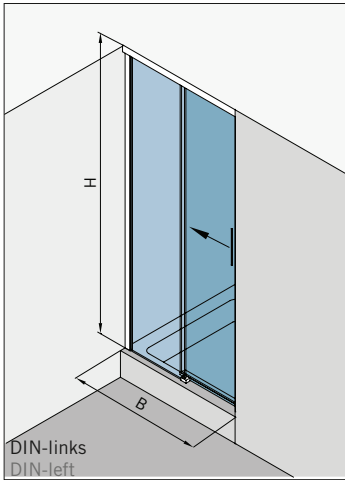

Typ(e) 300(ü)

Max. Türbreite bei Türhöhe 2500 mm | Max. door width with door height 2500 mm:
1000 mm (8 mm) / 800 mm (10 mm)
Überhöhen auf Anfrage | Oversize height on request