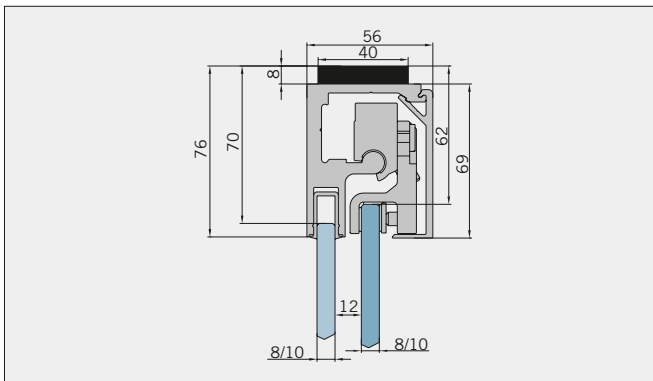

Typ(e) 300(ü)

Max. Türbreite bei Türhöhe 2500 mm | Max. door width with door height 2500 mm:
1000 mm (8 mm) / 800 mm (10 mm)
Überhöhen auf Anfrage | Oversize height on request

Art.-Nr. | Art. No.	Bezeichnung	Description
74.237 1 (St. | pce)	Wasserabweiser für 8-10 mm Glas, 2000 mm lang	Water disperser for 8-10 mm glass, 2000 mm long
74.240 2 (St. | pce)	Glasschutz, PVC weich, für 8 mm Glas, 2000 mm lang	Glass protection, PVC soft, for 8 mm glass, 2000 mm long
74.241 2 (St. | pce)	Glasschutz, PVC weich, für 10 mm Glas, 2000 mm lang	Glass protection, PVC soft, for 10 mm glass, 2000 mm long
74.138 1 (St. | pce)	Wandanschlussprofil für 8-10 mm Glas, 2000 mm lang	Wall conection profile for 8-10 mm glass, 2000 mm long
75.025 1 (St. | pce)	Schiebetürgriffeleiste, selbstklebend, inkl. Montageschablone	Sliding door handle bar, self-adhesive, incl. mounting instruction
75.086 (75.087) 1 (St. | pce)	Flügelführungsstück, teilbar, für Schiebetürflügel DIN-R (DIN-L), für 8-10 mm Glas	Glass guide, separable, for sliding door DIN-R (DIN-L), for 8-10 mm glass
74.025 (74.026) 1 (St. | pce)	Schlauchdichtung mit kurzem Glaseinstand für 8 mm Glas, 2000 (2500) mm lang	Soft nose seal short glass channel for 8 mm glass, 2000 (2500) mm long
74.235 1 (St. | pce)	Schlauchdichtung mit langem Glaseinstand für 10-12 mm Glas, 2500 mm lang	Soft nose seal with long glass channel for 10-12 mm glass, 2500 mm long
74.069 1 (St. | pce)	Schwallschutzprofil, 2000 mm lang (optional)	Splashguard profile, 2000 mm long (optional)

Details