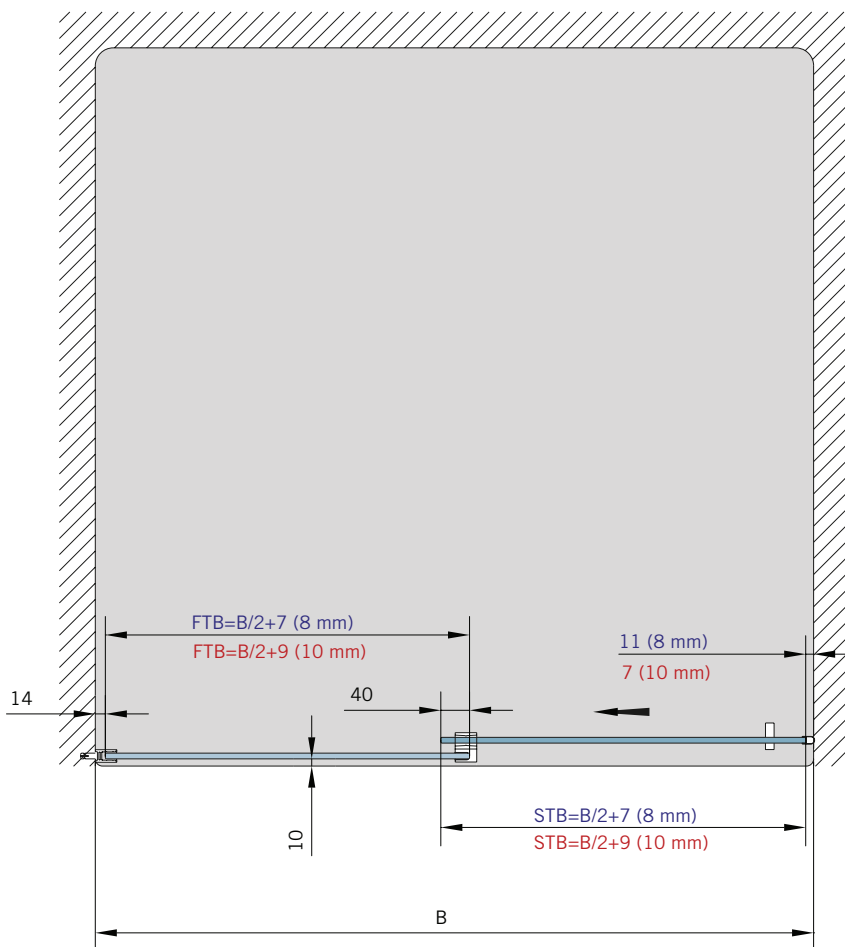

Typ(e) 300(ü)

Draufsicht / Für Duschen **mit/ohne** Duschtasse / DIN-links (DIN-rechts spiegelbildlich)
Top view / For showers **with/without** shower tray / DIN-left (DIN-right mirror-inverted)