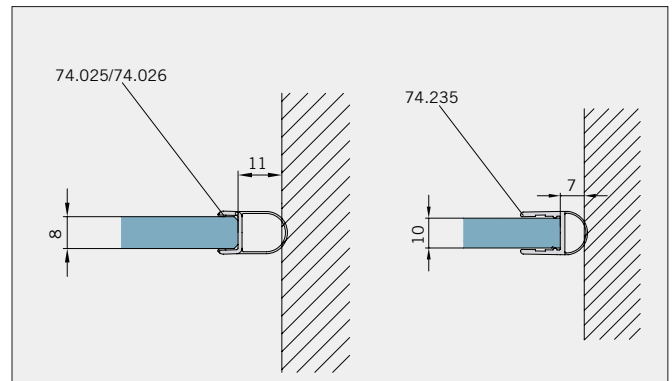

Typ(e) 300(ü)

Max. Türbreite bei Türhöhe 2500 mm | Max. door width with door height 2500 mm:
1000 mm (8 mm) / 800 mm (10 mm)
Überhöhen auf Anfrage | Oversize height on request

Art.-Nr. | Art. No.	Bezeichnung	Description
74.237 1 (St. | pce)	Wasserabweiser für 8-10 mm Glas, 2000 mm lang	Water disperser for 8-10 mm glass, 2000 mm long
74.240 2 (St. | pce)	Glasschutz, PVC weich, für 8 mm Glas, 2000 mm lang	Glass protection, PVC soft, for 8 mm glass, 2000 mm long
74.241 2 (St. | pce)	Glasschutz, PVC weich, für 10 mm Glas, 2000 mm lang	Glass protection, PVC soft, for 10 mm glass, 2000 mm long
74.138 1 (St. | pce)	Wandanschlussprofil für 8-10 mm Glas, 2000 mm lang	Wall conection profile for 8-10 mm glass, 2000 mm long
75.025 1 (St. | pce)	Schiebetürgriffeleiste, selbstklebend, inkl. Montageschablone	Sliding door handle bar, self-adhesive, incl. mounting instruction
75.086 (75.087) 1 (St. | pce)	Flügelführungsstück, teilbar, für Schiebetürflügel DIN-R (DIN-L), für 8-10 mm Glas	Glass guide, separable, for sliding door DIN-R (DIN-L), for 8-10 mm glass
74.025 (74.026) 1 (St. | pce)	Schlauchdichtung mit kurzem Glaseinstand für 8 mm Glas, 2000 (2500) mm lang	Soft nose seal short glass channel for 8 mm glass, 2000 (2500) mm long
74.235 1 (St. | pce)	Schlauchdichtung mit langem Glaseinstand für 10-12 mm Glas, 2500 mm lang	Soft nose seal with long glass channel for 10-12 mm glass, 2500 mm long
74.069 1 (St. | pce)	Schwallschutzprofil, 2000 mm lang (optional)	Splashguard profile, 2000 mm long (optional)

Details