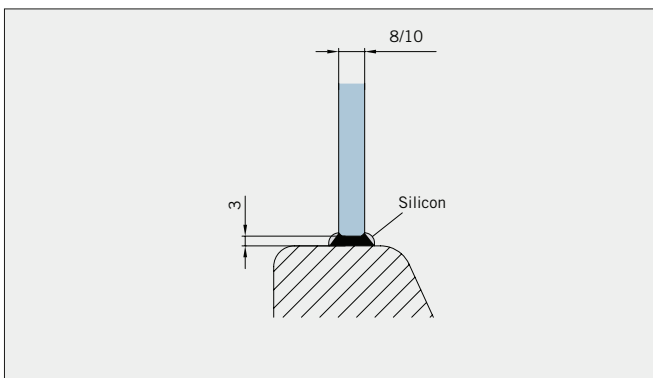

Typ(e) 300(ü)

Max. Türbreite bei Türhöhe 2500 mm | Max. door width with door height 2500 mm:
1000 mm (8 mm) / 800 mm (10 mm)
Überhöhen auf Anfrage | Oversize height on request

Art.-Nr. | Art. No.	Bezeichnung	Description
74.237 1 (St. | pce)	Wasserabweiser für 8-10 mm Glas, 2000 mm lang	Water disperser for 8-10 mm glass, 2000 mm long
74.240 2 (St. | pce)	Glasschutz, PVC weich, für 8 mm Glas, 2000 mm lang	Glass protection, PVC soft, for 8 mm glass, 2000 mm long
74.241 2 (St. | pce)	Glasschutz, PVC weich, für 10 mm Glas, 2000 mm lang	Glass protection, PVC soft, for 10 mm glass, 2000 mm long
74.138 1 (St. | pce)	Wandanschlussprofil für 8-10 mm Glas, 2000 mm lang	Wall conection profile for 8-10 mm glass, 2000 mm long
75.025 1 (St. | pce)	Schiebetürgriffeleiste, selbstklebend, inkl. Montageschablone	Sliding door handle bar, self-adhesive, incl. mounting instruction
75.086 (75.087) 1 (St. | pce)	Flügelführungsstück, teilbar, für Schiebetürflügel DIN-R (DIN-L), für 8-10 mm Glas	Glass guide, separable, for sliding door DIN-R (DIN-L), for 8-10 mm glass
74.025 (74.026) 1 (St. | pce)	Schlauchdichtung mit kurzem Glaseinstand für 8 mm Glas, 2000 (2500) mm lang	Soft nose seal short glass channel for 8 mm glass, 2000 (2500) mm long
74.235 1 (St. | pce)	Schlauchdichtung mit langem Glaseinstand für 10-12 mm Glas, 2500 mm lang	Soft nose seal with long glass channel for 10-12 mm glass, 2500 mm long
74.069 1 (St. | pce)	Schwallschutzprofil, 2000 mm lang (optional)	Splashguard profile, 2000 mm long (optional)

Details