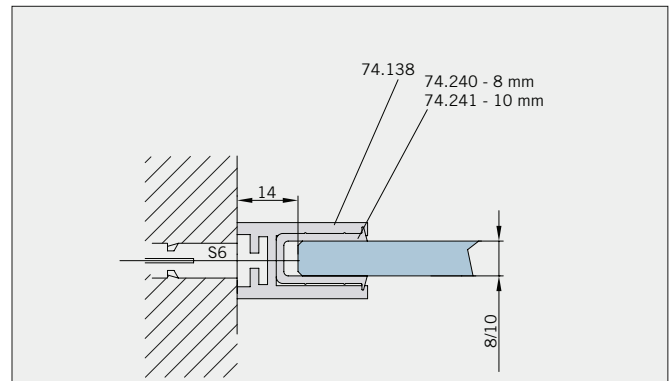

Typ(e) 300(ü)

Max. Türbreite bei Türhöhe 2500 mm | Max. door width with door height 2500 mm:
1000 mm (8 mm) / 800 mm (10 mm)
Überhöhen auf Anfrage | Oversize height on request

Art.-Nr. | Art. No.	Bezeichnung	Description
74.237 1 (St. | pce)	Wasserabweiser für 8-10 mm Glas, 2000 mm lang	Water disperser for 8-10 mm glass, 2000 mm long
74.240 2 (St. | pce)	Glasschutz, PVC weich, für 8 mm Glas, 2000 mm lang	Glass protection, PVC soft, for 8 mm glass, 2000 mm long
74.241 2 (St. | pce)	Glasschutz, PVC weich, für 10 mm Glas, 2000 mm lang	Glass protection, PVC soft, for 10 mm glass, 2000 mm long
74.138 1 (St. | pce)	Wandanschlussprofil für 8-10 mm Glas, 2000 mm lang	Wall conection profile for 8-10 mm glass, 2000 mm long
75.025 1 (St. | pce)	Schiebetürgriffeleiste, selbstklebend, inkl. Montageschablone	Sliding door handle bar, self-adhesive, incl. mounting instruction
75.086 (75.087) 1 (St. | pce)	Flügelführungsstück, teilbar, für Schiebetürflügel DIN-R (DIN-L), für 8-10 mm Glas	Glass guide, separable, for sliding door DIN-R (DIN-L), for 8-10 mm glass
74.025 (74.026) 1 (St. | pce)	Schlauchdichtung mit kurzem Glaseinstand für 8 mm Glas, 2000 (2500) mm lang	Soft nose seal short glass channel for 8 mm glass, 2000 (2500) mm long
74.235 1 (St. | pce)	Schlauchdichtung mit langem Glaseinstand für 10-12 mm Glas, 2500 mm lang	Soft nose seal with long glass channel for 10-12 mm glass, 2500 mm long
74.069 1 (St. | pce)	Schwallschutzprofil, 2000 mm lang (optional)	Splashguard profile, 2000 mm long (optional)

Details