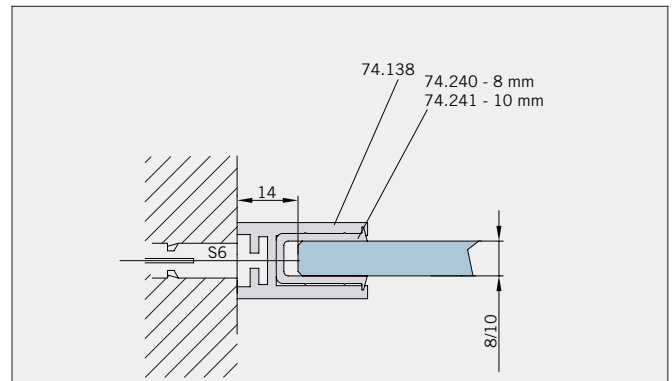

Typ(e) 370(ü)

Max. Türbreite bei Türhöhe 2000 mm | Max. door width with door height 2000 mm:
1250 mm (8 mm) / 1000 mm (10 mm)
Überhöhen auf Anfrage | Oversize height on request

Art.-Nr. | Art. No.	Bezeichnung	Description
74.237 1 (St. | pce)	Wasserabweiser für 8-10 mm Glas, 2000 mm lang	Water disperser for 8-10 mm glass, 2000 mm long
74.240 4 (St. | pce)	Glasschutz, PVC weich, für 8 mm Glas, 2000 mm lang	Glass protection, PVC soft, for 8 mm glass, 2000 mm long
74.241 4 (St. | pce)	Glasschutz, PVC weich, für 10 mm Glas, 2000 mm lang	Glass protection, PVC soft, for 10 mm glass, 2000 mm long
74.138 2 (St. | pce)	Wandanschlussprofil für 8-10 mm Glas, 2000 mm lang	Wall conection profile for 8-10 mm glass, 2000 mm long
75.025 1 (St. | pce)	Schiebetürgriffeleiste, selbstklebend, inkl. Montageschablone	Sliding door handle bar, self-adhesive, incl. mounting instruction
75.086 (75.087) 1 (St. | pce)	Flügelführungsstück, teilbar, für Schiebetürflügel DIN-R (DIN-L), für 8-10 mm Glas	Glass guide, separable, for sliding door DIN-R (DIN-L), for 8-10 mm glass
74.069 1 (St. | pce)	Schwallschutzprofil, 2000 mm lang (optional)	Splashguard profile, 2000 mm long (optional)

Details