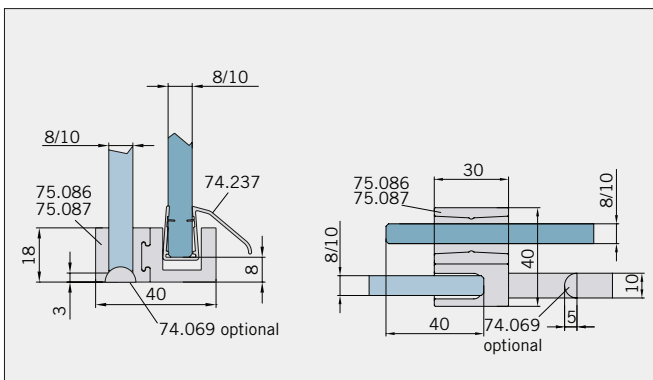

Typ(e) 370(ü)

Max. Türbreite bei Türhöhe 2000 mm | Max. door width with door height 2000 mm:
1250 mm (8 mm) / 1000 mm (10 mm)
Überhöhen auf Anfrage | Oversize height on request

Art.-Nr. | Art. No.	Bezeichnung	Description
74.237 1 (St. | pce)	Wasserabweiser für 8-10 mm Glas, 2000 mm lang	Water disperser for 8-10 mm glass, 2000 mm long
74.240 4 (St. | pce)	Glasschutz, PVC weich, für 8 mm Glas, 2000 mm lang	Glass protection, PVC soft, for 8 mm glass, 2000 mm long
74.241 4 (St. | pce)	Glasschutz, PVC weich, für 10 mm Glas, 2000 mm lang	Glass protection, PVC soft, for 10 mm glass, 2000 mm long
74.138 2 (St. | pce)	Wandanschlussprofil für 8-10 mm Glas, 2000 mm lang	Wall conection profile for 8-10 mm glass, 2000 mm long
75.025 1 (St. | pce)	Schiebetürgriffeleiste, selbstklebend, inkl. Montageschablone	Sliding door handle bar, self-adhesive, incl. mounting instruction
75.086 (75.087) 1 (St. | pce)	Flügelführungsstück, teilbar, für Schiebetürflügel DIN-R (DIN-L), für 8-10 mm Glas	Glass guide, separable, for sliding door DIN-R (DIN-L), for 8-10 mm glass
74.069 1 (St. | pce)	Schwallschutzprofil, 2000 mm lang (optional)	Splashguard profile, 2000 mm long (optional)

Details