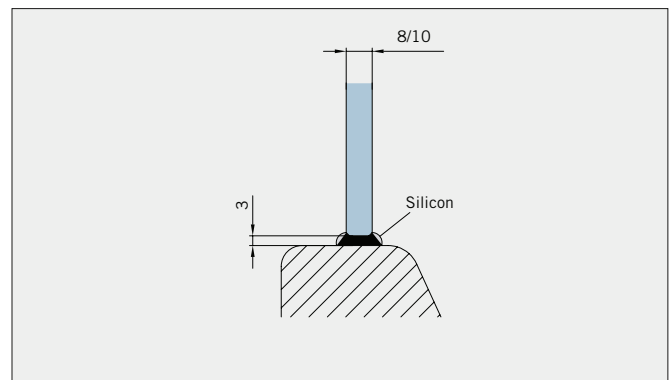

Typ(e) 370(ü)

Max. Türbreite bei Türhöhe 2000 mm | Max. door width with door height 2000 mm:
1250 mm (8 mm) / 1000 mm (10 mm)
Überhöhen auf Anfrage | Oversize height on request

Art.-Nr. | Art. No.	Bezeichnung	Description
74.237 1 (St. | pce)	Wasserabweiser für 8-10 mm Glas, 2000 mm lang	Water disperser for 8-10 mm glass, 2000 mm long
74.240 4 (St. | pce)	Glasschutz, PVC weich, für 8 mm Glas, 2000 mm lang	Glass protection, PVC soft, for 8 mm glass, 2000 mm long
74.241 4 (St. | pce)	Glasschutz, PVC weich, für 10 mm Glas, 2000 mm lang	Glass protection, PVC soft, for 10 mm glass, 2000 mm long
74.138 2 (St. | pce)	Wandanschlussprofil für 8-10 mm Glas, 2000 mm lang	Wall conection profile for 8-10 mm glass, 2000 mm long
75.025 1 (St. | pce)	Schiebetürgriffeleiste, selbstklebend, inkl. Montageschablone	Sliding door handle bar, self-adhesive, incl. mounting instruction
75.086 (75.087) 1 (St. | pce)	Flügelführungsstück, teilbar, für Schiebetürflügel DIN-R (DIN-L), für 8-10 mm Glas	Glass guide, separable, for sliding door DIN-R (DIN-L), for 8-10 mm glass
74.069 1 (St. | pce)	Schwallschutzprofil, 2000 mm lang (optional)	Splashguard profile, 2000 mm long (optional)

Details