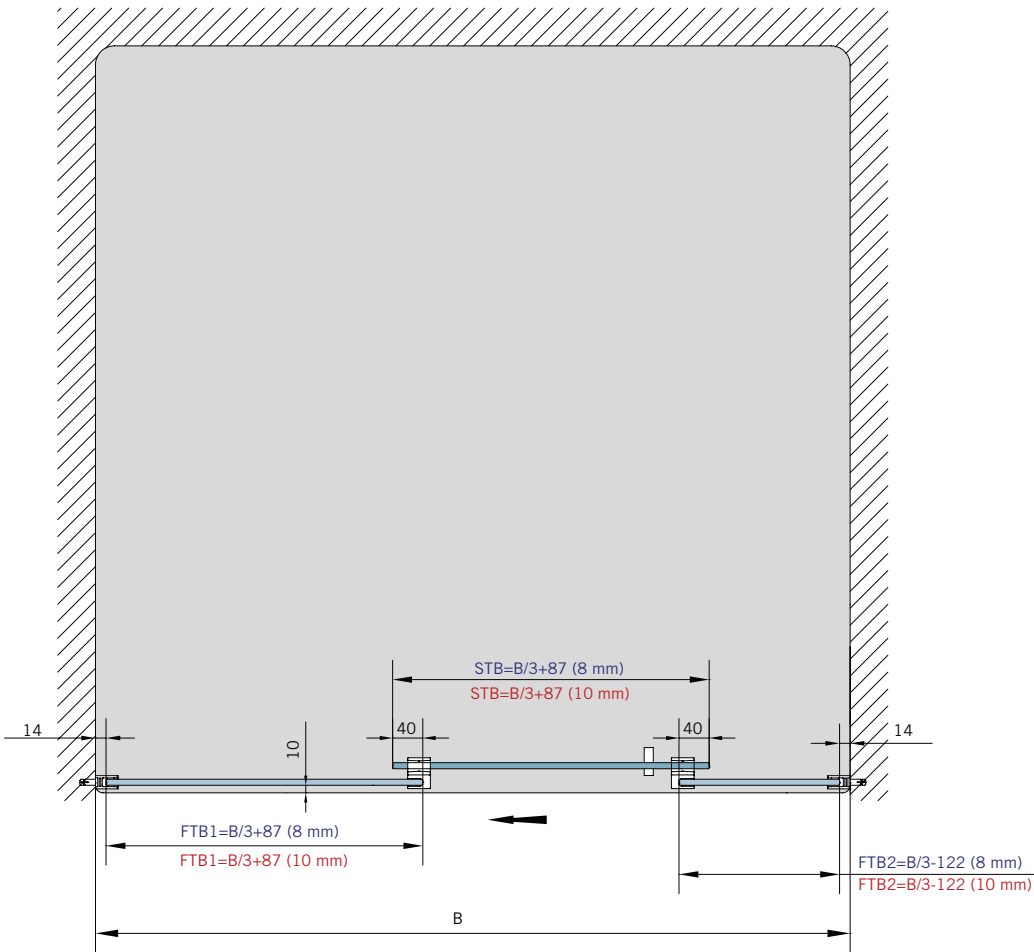

Typ(e) 370(ü)

Draufsicht / Für Duschen **mit/ohne** Duschtasse / DIN-links (DIN-rechts spiegelbildlich)
Top view / For showers **with/without** shower tray / DIN-left (DIN-right mirror-inverted)