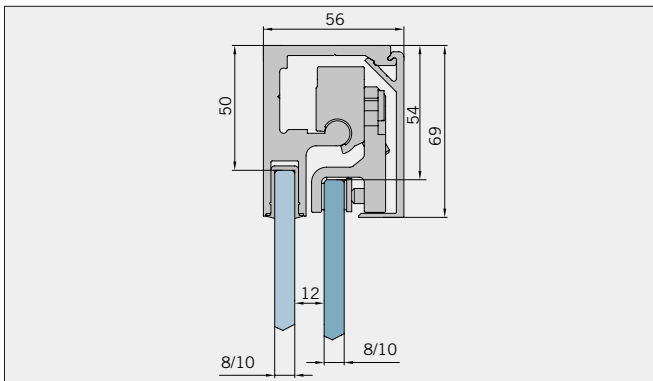

Typ(e) 370(ü)

Max. Türbreite bei Türhöhe 2000 mm | Max. door width with door height 2000 mm:
1250 mm (8 mm) / 1000 mm (10 mm)
Überhöhen auf Anfrage | Oversize height on request

Art.-Nr. | Art. No.	Bezeichnung	Description
74.237 1 (St. | pce)	Wasserabweiser für 8-10 mm Glas, 2000 mm lang	Water disperser for 8-10 mm glass, 2000 mm long
74.240 4 (St. | pce)	Glasschutz, PVC weich, für 8 mm Glas, 2000 mm lang	Glass protection, PVC soft, for 8 mm glass, 2000 mm long
74.241 4 (St. | pce)	Glasschutz, PVC weich, für 10 mm Glas, 2000 mm lang	Glass protection, PVC soft, for 10 mm glass, 2000 mm long
74.138 2 (St. | pce)	Wandanschlussprofil für 8-10 mm Glas, 2000 mm lang	Wall conection profile for 8-10 mm glass, 2000 mm long
75.025 1 (St. | pce)	Schiebetürgriffeleiste, selbstklebend, inkl. Montageschablone	Sliding door handle bar, self-adhesive, incl. mounting instruction
75.086 (75.087) 1 (St. | pce)	Flügelführungsstück, teilbar, für Schiebetürflügel DIN-R (DIN-L), für 8-10 mm Glas	Glass guide, separable, for sliding door DIN-R (DIN-L), for 8-10 mm glass
74.069 1 (St. | pce)	Schwallschutzprofil, 2000 mm lang (optional)	Splashguard profile, 2000 mm long (optional)

Details