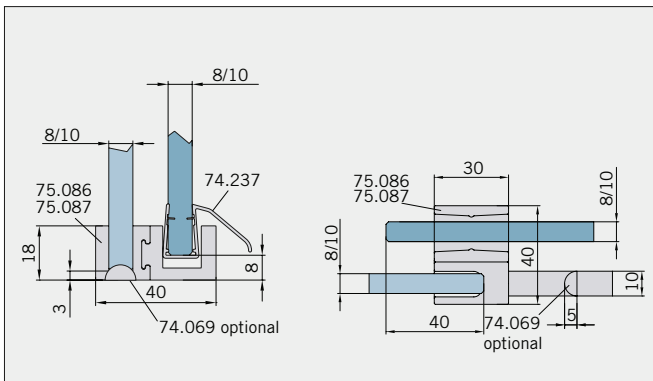

Typ(e) 375(ü)DT

Max. Türbreite bei Türhöhe 2000 mm | Max. door width with door height 2000 mm:
720 mm (8 mm) / 600 mm (10 mm)
Überhöhen auf Anfrage | Oversize height on request

Art.-Nr. | Art. No.	Bezeichnung	Description
74.237 2 (St. | pce)	Wasserabweiser für 8-10 mm Glas, 2000 mm lang	Water dispenser for 8-10 mm glass, 2000 mm long
74.240 4 (St. | pce)	Glasschutz, PVC weich, für 8 mm Glas, 2000 mm lang	Glass protection, PVC soft, for 8 mm glass, 2000 mm long
74.241 4 (St. | pce)	Glasschutz, PVC weich, für 10 mm Glas, 2000 mm lang	Glass protection, PVC soft, for 10 mm glass, 2000 mm long
74.138 2 (St. | pce)	Wandanschlussprofil für 8-10 mm Glas, 2000 mm lang	Wall conection profile for 8-10 mm glass, 2000 mm long
75.025 2 (St. | pce)	Schiebetürgriffeleiste, selbstklebend, inkl. Montageschablone	Sliding door handle bar, self-adhesive, incl. mounting instruction
75.086 1 (St. | pce)	Flügelführungsstück, teilbar, für Schiebetürflügel DIN-R, für 8-10 mm Glas	Glass guide, separable, for sliding door DIN-R for 8-10 mm glass
75.087 1 (St. | pce)	Flügelführungsstück, teilbar, für Schiebetürflügel DIN-L, für 8-10 mm Glas	Glass guide, separable, for sliding door DIN-L, for 8-10 mm glass
74.056 (74.057) 1 (St. | pce)	Magnetdichtung 180° für 6-8 mm Glas, 2000 (2500) mm lang	Magnetic seal 180° for 6-8 mm glass, 2000 (2500) mm long
74.230 1 (St. | pce)	Magnetdichtung 180° für 10-12 mm Glas, 2500 mm lang	Magnetic seal 180° for 10-12 mm glass, 2500 mm long
74.069 1 (St. | pce)	Schwallschutzprofil, 2000 mm lang (optional)	Splashguard profile, 2000 mm long (optional)

Details