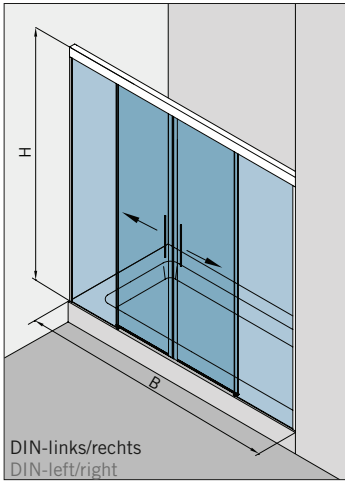

Typ(e) 375(ü)DT

Max. Türbreite bei Türhöhe 2000 mm | Max. door width with door height 2000 mm:
720 mm (8 mm) / 600 mm (10 mm)
Überhöhen auf Anfrage | Oversize height on request