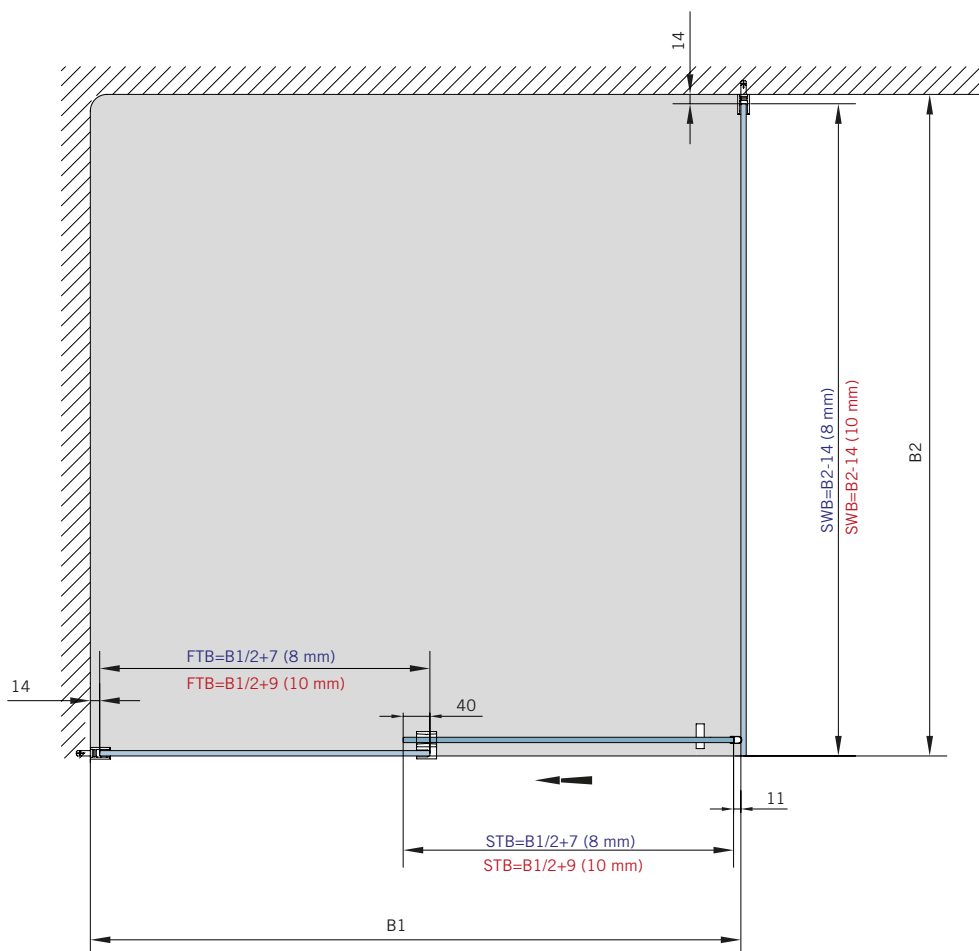

Typ(e) 331(ü)

Draufsicht / Für Duschen **ohne** Duschtasse / DIN-links (DIN-rechts spiegelbildlich)
Top view / For showers **without** shower tray / DIN-left (DIN-right mirror-inverted)