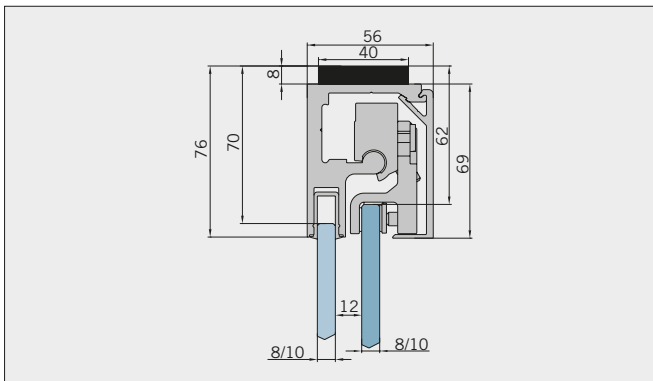

Typ(e) 380(ü)DT

Max. Türbreite bei Türhöhe 2500 mm | Max. door width with door height 2500 mm:
1000 mm (8 mm) / 800 mm (10 mm)
Überhöhen auf Anfrage | Oversize height on request

Art.-Nr. | Art. No.	Bezeichnung	Description
74.237 2 (St. | pce)	Wasserabweiser für 8-10 mm Glas, 2000 mm lang	Water disperser for 8-10 mm glass, 2000 mm long
74.240 5 (St. | pce)	Glasschutz, PVC weich, für 8 mm Glas, 2000 mm lang	Glass protection, PVC soft, for 8 mm glass, 2000 mm long
74.241 5 (St. | pce)	Glasschutz, PVC weich, für 10 mm Glas, 2000 mm lang	Glass protection, PVC soft, for 10 mm glass, 2000 mm long
74.138 2 (St. | pce)	Wandanschlussprofil für 8-10 mm Glas, 2000 mm lang	Wall conection profile for 8-10 mm glass, 2000 mm long
75.025 1 (St. | pce)	Schiebetürgriffleiste, beidseitig, selbstklebend, inkl. Montageschablone	Sliding door handle bar, both sides, self-adhesive, incl. mouning instruction
75.086 1 (St. | pce)	Flügelführungsstück, teilbar, für Schiebetürflügel DIN-R, für 8-10 mm Glas	Glass guide, separable, for sliding door DIN-R for 8-10 mm glass
75.087 1 (St. | pce)	Flügelführungsstück, teilbar, für Schiebetürflügel DIN-L, für 8-10 mm Glas	Glass guide, separable, for sliding door DIN-L, for 8-10 mm glass
74.041 1 (St. | pce)	Eck-Verbindungsprofil 90° für 8 mm Glas, 2000 mm lang	Corner connection 90° for 8 mm glass, 2000 mm long
74.056 (74.057) 1 (St. | pce)	Magnetdichtung 180° für 6-8 mm Glas, 2000 (2500) mm lang	Magnetic seal 180° for 6-8 mm glass, 2000 (2500) mm long
74.230 1 (St. | pce)	Magnetdichtung 180° für 10-12 mm Glas, 2500 mm lang	Magnetic seal 180° for 10-12 mm glass, 2500 mm long
74.069 1 (St. | pce)	Schwallschutzprofil, 2000 mm lang (optional)	Splashguard profile, 2000 mm long (optional)

Details