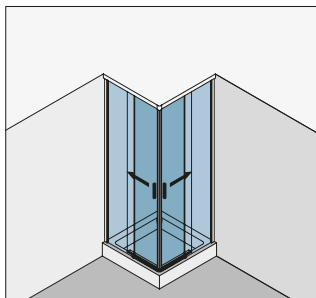

Typ(e) 320(ü)
Eckkabine,
2 Schiebetüren 90° mit 2 Fixteilen

Corner cubicle,
2 sliding doors 90° with 2 fixed panels