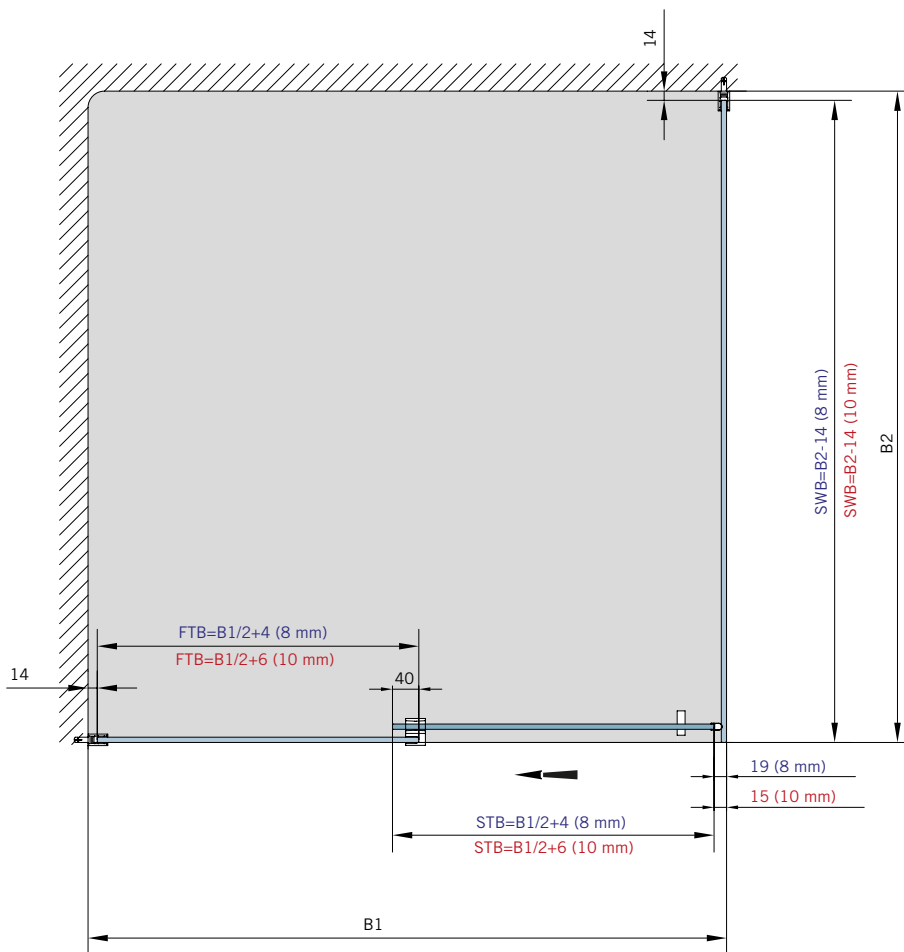

Typ(e) 330(ü)

Draufsicht / Für Duschen **ohne** Duschtasse / DIN-links (DIN-rechts spiegelbildlich)
Top view / For showers **without** shower tray / DIN-left (DIN-right mirror-inverted)