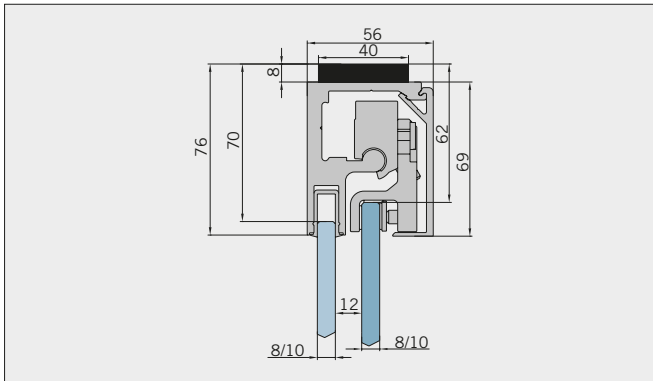

Typ(e) 375(ü)BW

Max. Türbreite bei Türhöhe 2500 mm | Max. door width with door height 2500 mm:
1000 mm (8 mm) / 800 mm (10 mm)
Überhöhen auf Anfrage | Oversize height on request

Art.-Nr. | Art. No.	Bezeichnung	Description
74.237 2 (St. | pce)	Wasserabweiser für 8-10 mm Glas, 2000 mm lang	Water disperser for 8-10 mm glass, 2000 mm long
74.240 4 (St. | pce)	Glasschutz, PVC weich, für 8 mm Glas, 2000 mm lang	Glass protection, PVC soft, for 8 mm glass, 2000 mm long
74.241 4 (St. | pce)	Glasschutz, PVC weich, für 10 mm Glas, 2000 mm lang	Glass protection, PVC soft, for 10 mm glass, 2000 mm long
74.138 2 (St. | pce)	Wandanschlussprofil für 8-10 mm Glas, 2000 mm lang	Wall conection profile for 8-10 mm glass, 2000 mm long
75.025 1 (St. | pce)	Schiebetürgriffeleiste, beidseitig, selbstklebend, inkl. Montageschablone	Sliding door handle bar, both sides, self-adhesive, incl. mouting instruction
75.086 1 (St. | pce)	Flügelführungsstück, teilbar, für Schiebetürflügel DIN-R, für 8-10 mm Glas	Glass guide, separable, for sliding door DIN-R for 8-10 mm glass
75.087 1 (St. | pce)	Flügelführungsstück, teilbar, für Schiebetürflügel DIN-L, für 8-10 mm Glas	Glass guide, separable, for sliding door DIN-L, for 8-10 mm glass
74.056 (74.057) 1 (St. | pce)	Magnetdichtung 180° für 6-8 mm Glas, 2000 (2500) mm lang	Magnetic seal 180° for 6-8 mm glass, 2000 (2500) mm long
74.230 1 (St. | pce)	Magnetdichtung 180° für 10-12 mm Glas, 2500 mm lang	Magnetic seal 180° for 10-12 mm glass, 2500 mm long
74.069 1 (St. | pce)	Schwallschutzprofil, 2000 mm lang (optional)	Splashguard profile, 2000 mm long (optional)

Details