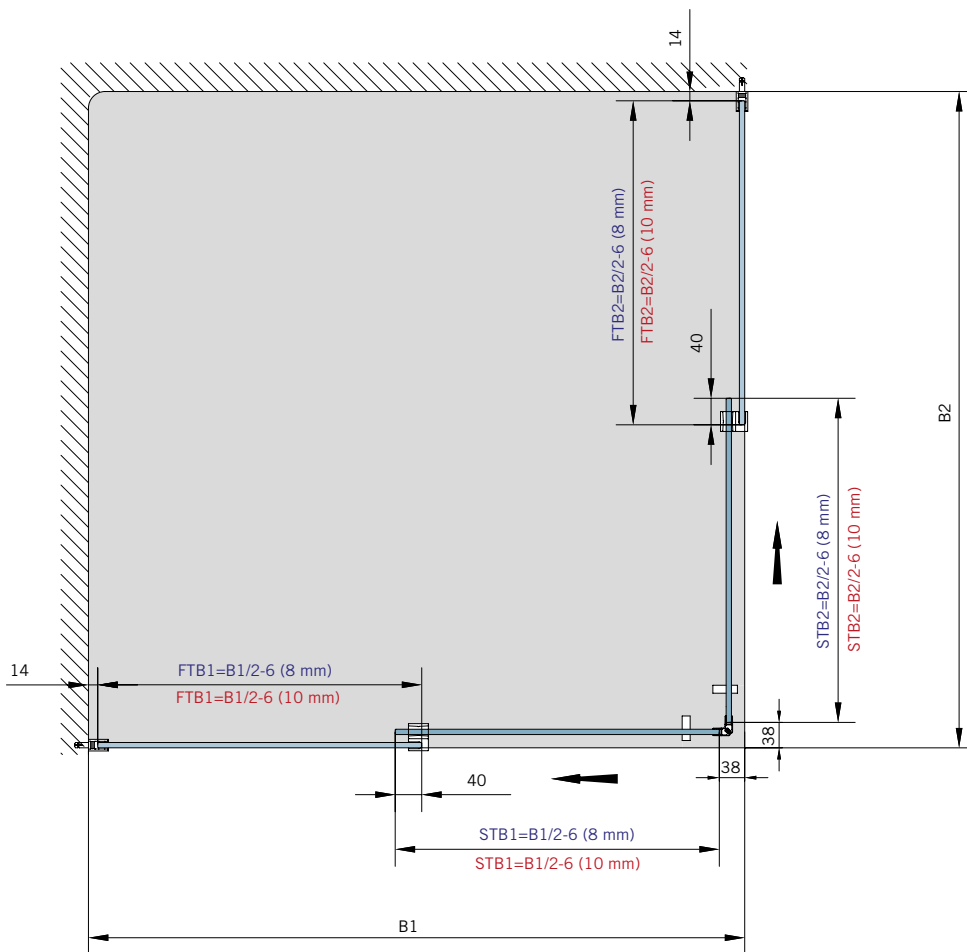

Typ(e) 320(ü)

Draufsicht / Für Duschen **ohne** Duschtasse / DIN-links/rechts
Top view / For showers **without** shower tray / DIN-left/right