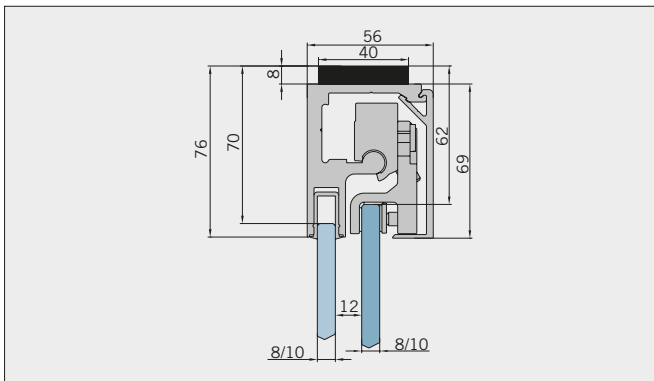

Typ(e) 331(ü)

Max. Türbreite bei Türhöhe 2500 mm | Max. door width with door height 2500 mm:
1000 mm (8 mm) / 800 mm (10 mm)
Überhöhen auf Anfrage | Oversize height on request

Art.-Nr. | Art. No.	Bezeichnung	Description
74.237 1 (St. | pce)	Wasserabweiser für 8-10 mm Glas, 2000 mm lang	Water disperser for 8-10 mm glass, 2000 mm long
74.240 4 (St. | pce)	Glasschutz, PVC weich, für 8 mm Glas, 2000 mm lang	Glass protection, PVC soft, for 8 mm glass, 2000 mm long
74.241 4 (St. | pce)	Glasschutz, PVC weich, für 10 mm Glas, 2000 mm lang	Glass protection, PVC soft, for 10 mm glass, 2000 mm long
74.138 2 (St. | pce)	Wandanschlussprofil für 8-10 mm Glas, 2000 mm lang	Wall conection profile for 8-10 mm glass, 2000 mm long
75.025 1 (St. | pce)	Schiebetürgriffleiste, beidseitig, selbstklebend, inkl. Montageschablone	Sliding door handle bar, both sides, self-adhesive, incl. mouning instruction
75.086 (75.087) 1 (St. | pce)	Flügelführungsstück, teilbar, für Schiebetürflügel DIN-R (DIN-L), für 8-10 mm Glas	Glass guide, separable, for sliding door DIN-R (DIN-L), for 8-10 mm glass
74.025 (74.026) 1 (St. | pce)	Schlauchdichtung mit kurzem Glaseinstand für 8 mm Glas, 2000 (2500) mm lang	Soft nose seal short glass channel for 8 mm glass, 2000 (2500) mm long
74.235 1 (St. | pce)	Schlauchdichtung mit langem Glaseinstand für 10-12 mm Glas, 2500 mm lang	Soft nose seal with long glass channel for 10-12 mm glass, 2500 mm long
74.069 1 (St. | pce)	Schwallenschutzprofil, 2000 mm lang (optional)	Splashguard profile, 2000 mm long (optional)

Details