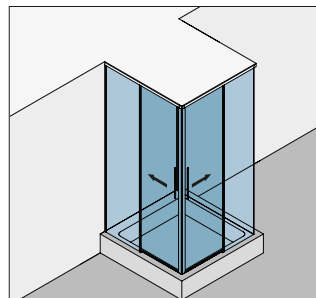

Typ(e) 323(ü)
U-Kabine,
2 Schiebetüren 90° mit 2 Fixteilen,
1 Seitenwand 90°

U-shaped cubicle,
2 sliding doors 90° with 2 fixed panels, 1 side panel 90°