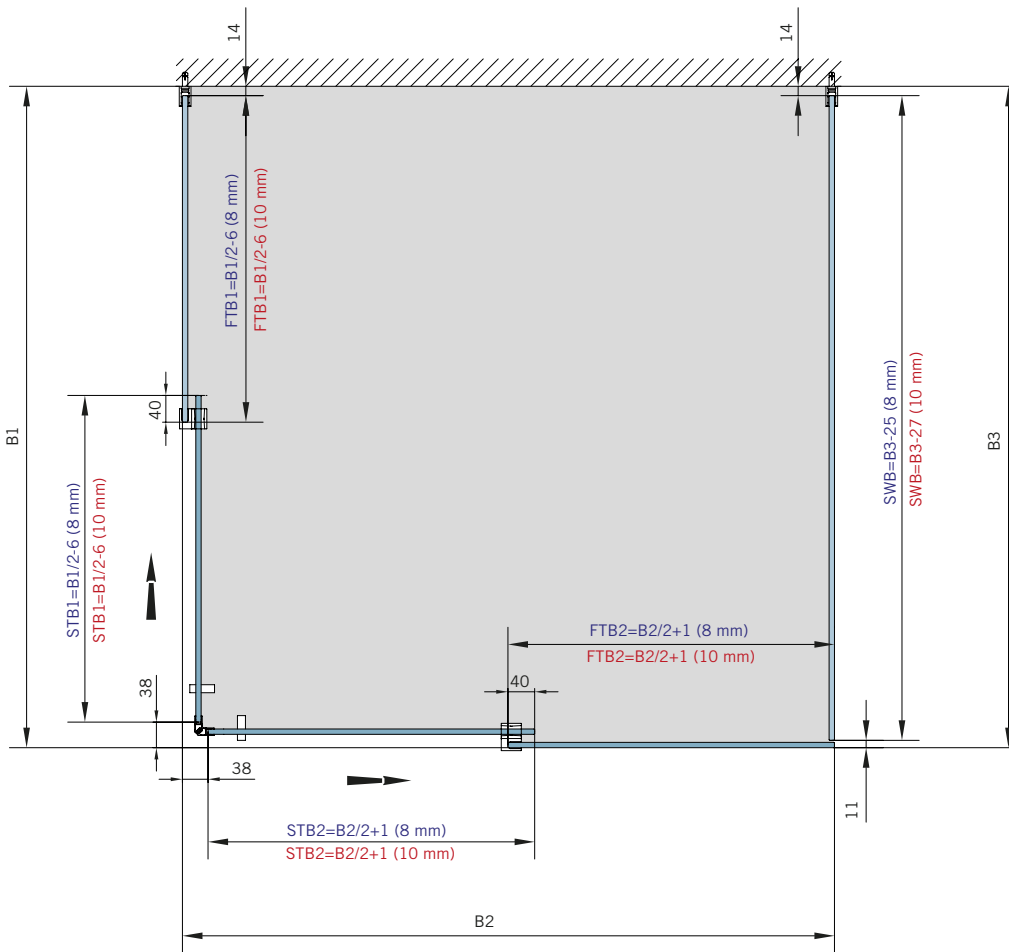

Typ(e) 323(ü)

Draufsicht / Für Duschen **ohne** Duschtasse / DIN-links (DIN-rechts spiegelbildlich)
Top view / For showers **without** shower tray / DIN-left (DIN-right mirror-inverted)